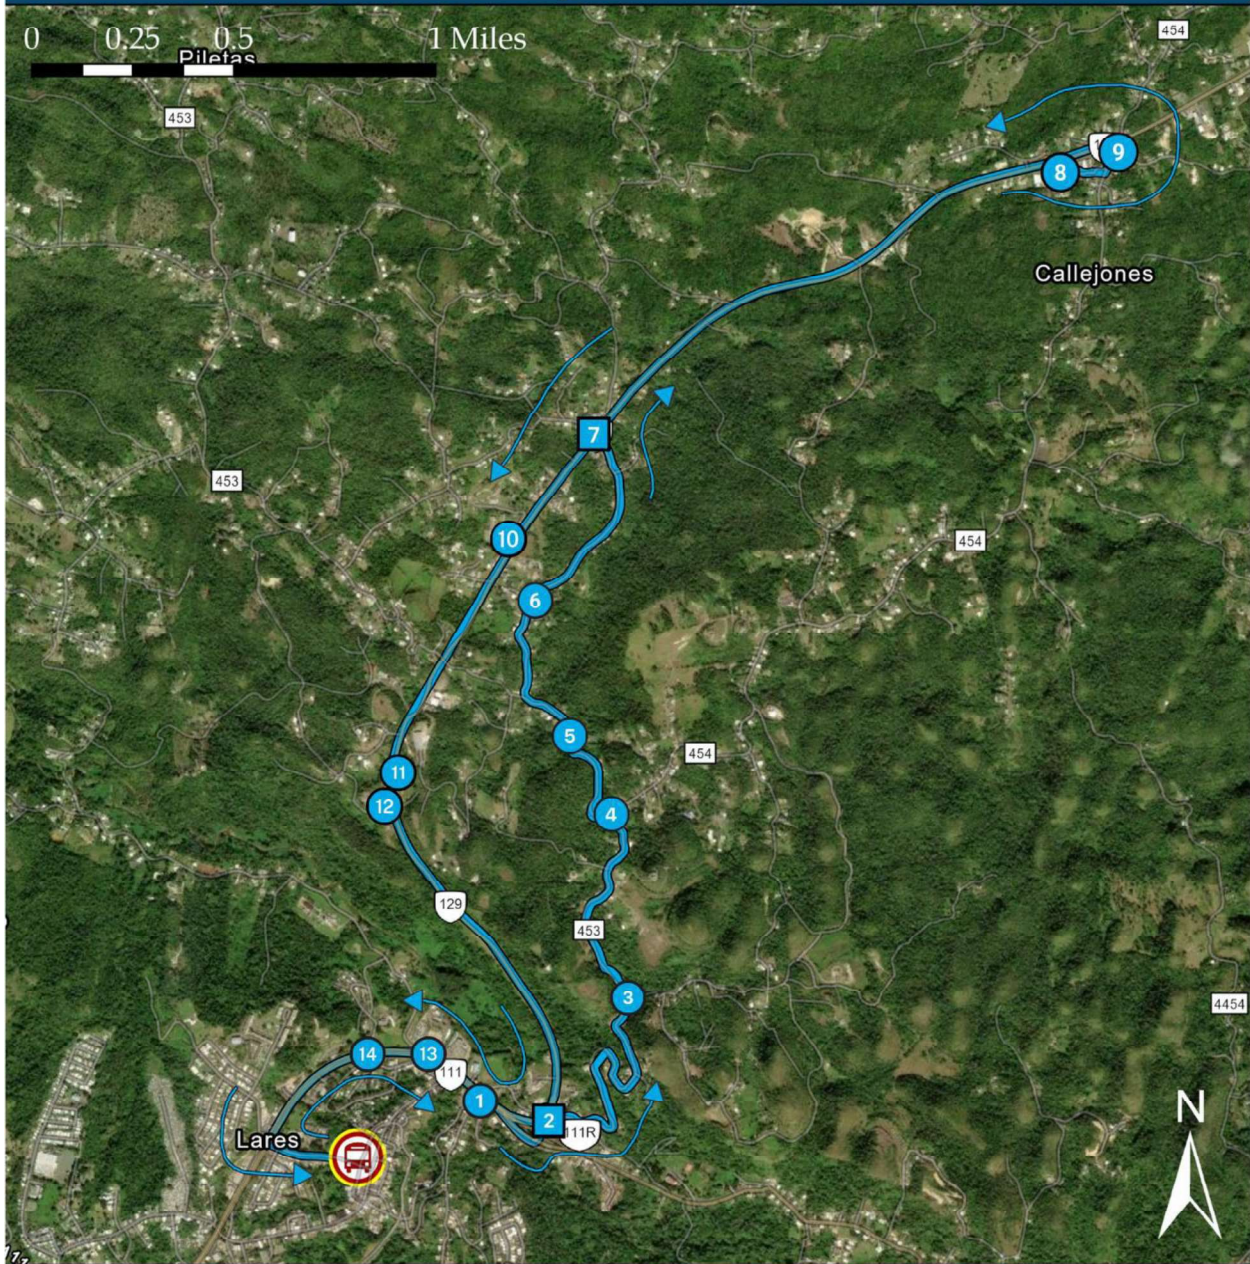

-  7 CDT Lares
-  8 Laboratorio San Martín
-  9 Plaza Pública

-  10 Plaza de los Patriotas/ Lares Shopping Mall
-  11 Las Letras de Lares

Buenos Aires Route

Legend

-  Public Car Terminal (Exit and entry point)
-  Buenos Aires Routes
-  One way stop
-  Double direction stop (round trip)

Pezuela Route

Legend

Pezuela Route

One way stop

Double direction stop (round trip)

Route stops Pezuela

1 Cooperativa Larcoop

2 Jayar

3 Rancho Brisas

4 Centro Comunal Pezuela

5 Plaza de Los Patriotas/
Lares Mall Shopping Center

6 Las Letras de Lares

Callejones Route

Legend

Public Car Terminal
(Exit and entry point)

— Callejones Route

One way stop

Double direction stop
(round trip)

Route stops Callejones

1 Cooperativa Larcoop

2 Puente Las Bandera

3 Camino El Vertedero

4 Calle Sico Torres

5 La Pista